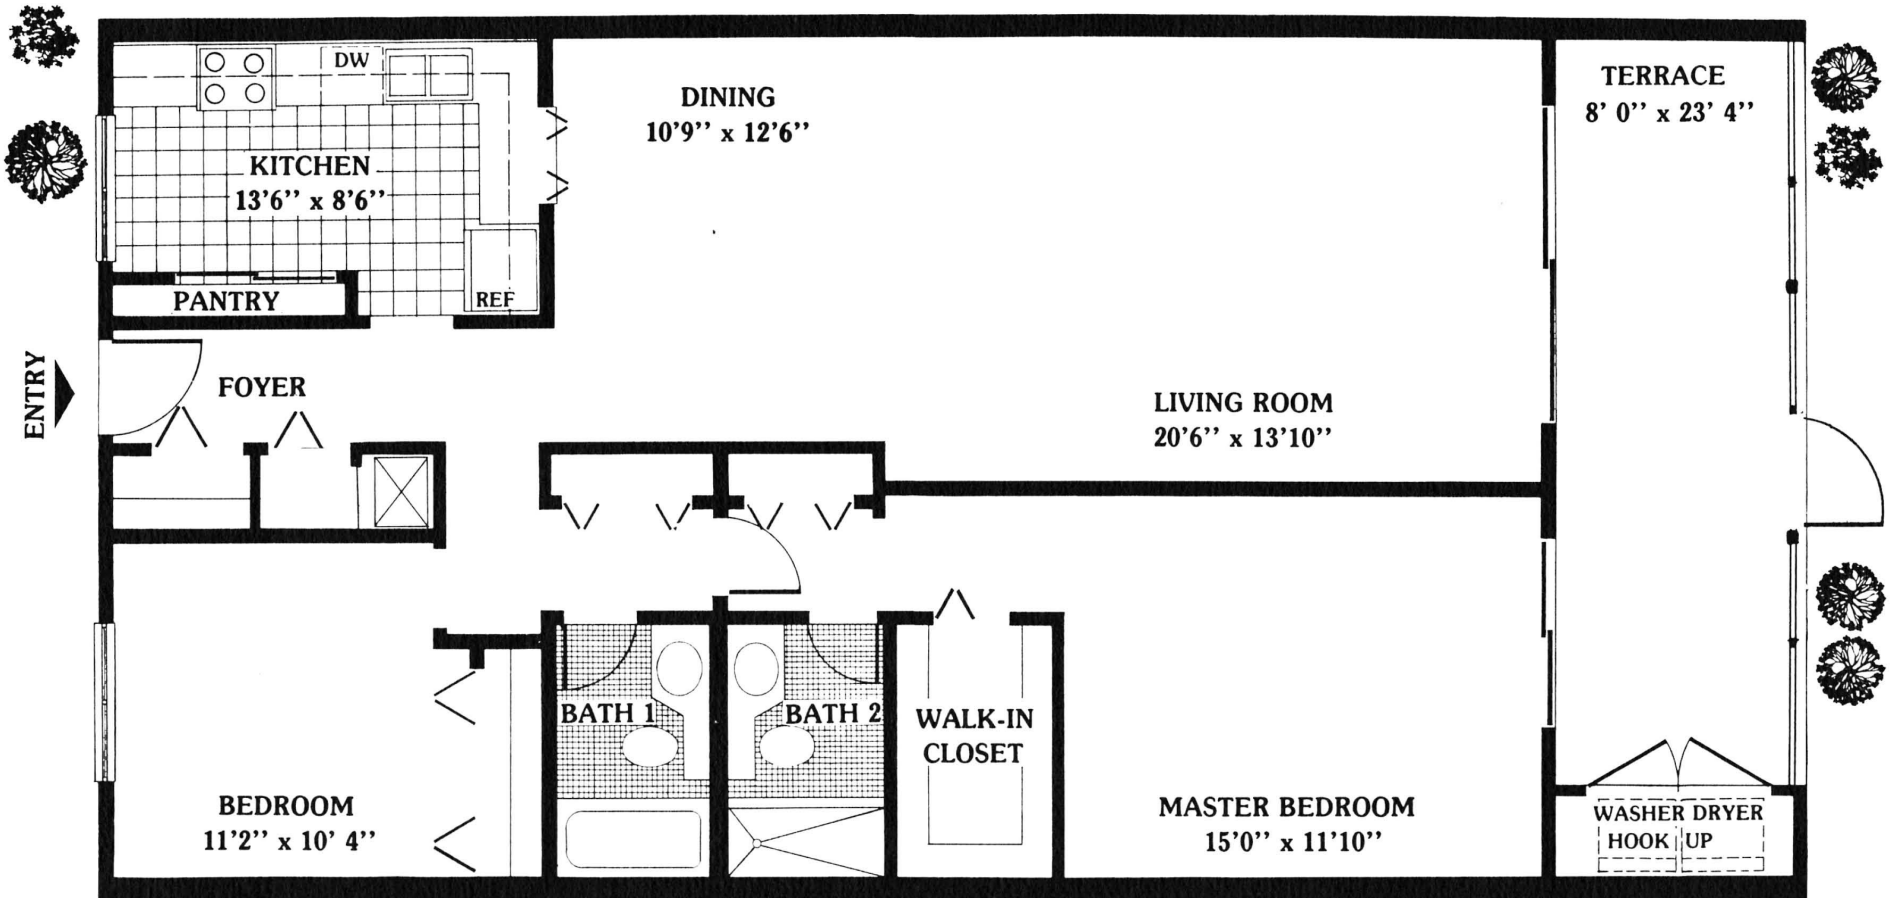

# Bayhouses

## 2 bedroom 2 bath

BA 292 is a mirror image of this floor plan, second floor units do not have an entrance through the Lanai

GROSS SQ. FT. 1,460

SCALE 0 1 2 3 4 5 FEET

PLAN SIZES ARE APPROXIMATE AND MAY VARY DURING CONSTRUCTION